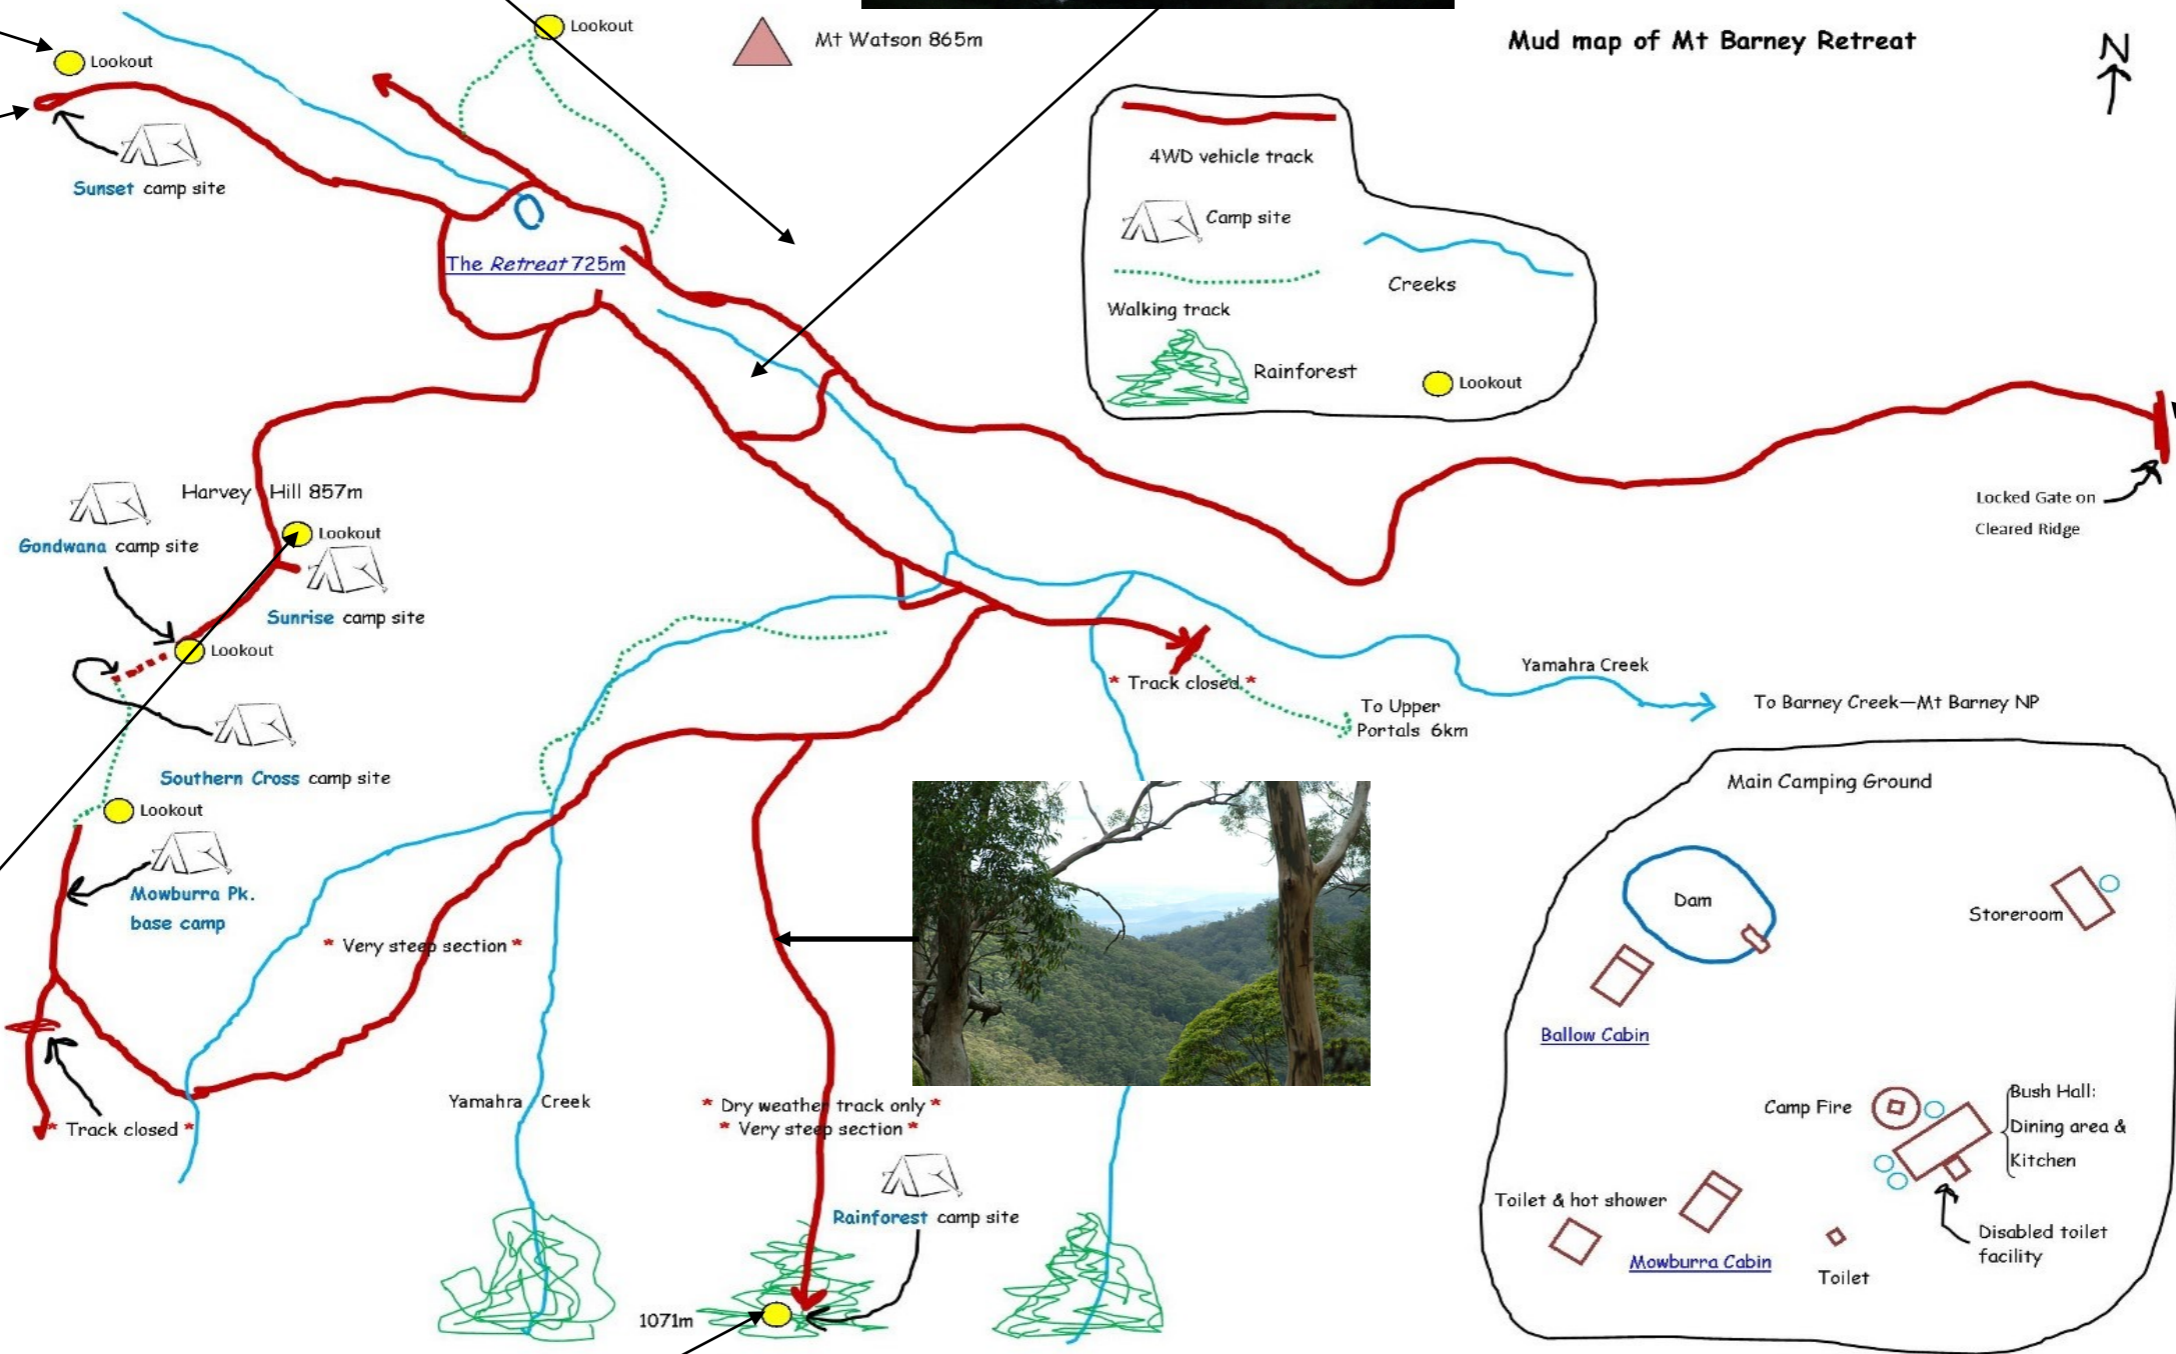

Overview of Mt Barney Retreat and the surrounding Mt Barney National Park

View of the main camping ground

Retreat from Mt Barney National Park

Bush hall, kitchen and camp fire

Internal view of the Bush Hall

Montserrat Cabin looking towards Mt Barney

How showers and flushing toilets

Before

Internal view of Cabin

Ballow Cabin overlooking wildlife dam

Mt Barney Retreat : Walks, Tracks and Campsites

Montserrat Cabin

The Retreat and surrounding Mount Barney National Park

Aerial View of Mt Barney NP

Focal Peak: Rainforest

Upper portals Mt Barney NP

Gondwana rainforest vegetation
Mowburra Peak

View from Mowburra Peak towards Mt Barney