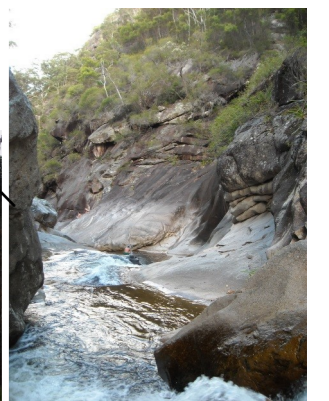

Montserrat Cabin looking towards Mt Barney

How showers and flushing toilets

Before

Internal view of Cabin

Ballow Cabin overlooking wildlife dam

Mt Barney Retreat : Walks, Tracks and Campsites

Montserrat Cabin

The Retreat and surrounding Mount Barney National Park

Aerial View of Mt Barney NP

Focal Peak: Rainforest

Upper portals Mt Barney NP

Gondwana rainforest vegetation
Mowburra Peak

View from Mowburra Peak towards Mt Barney