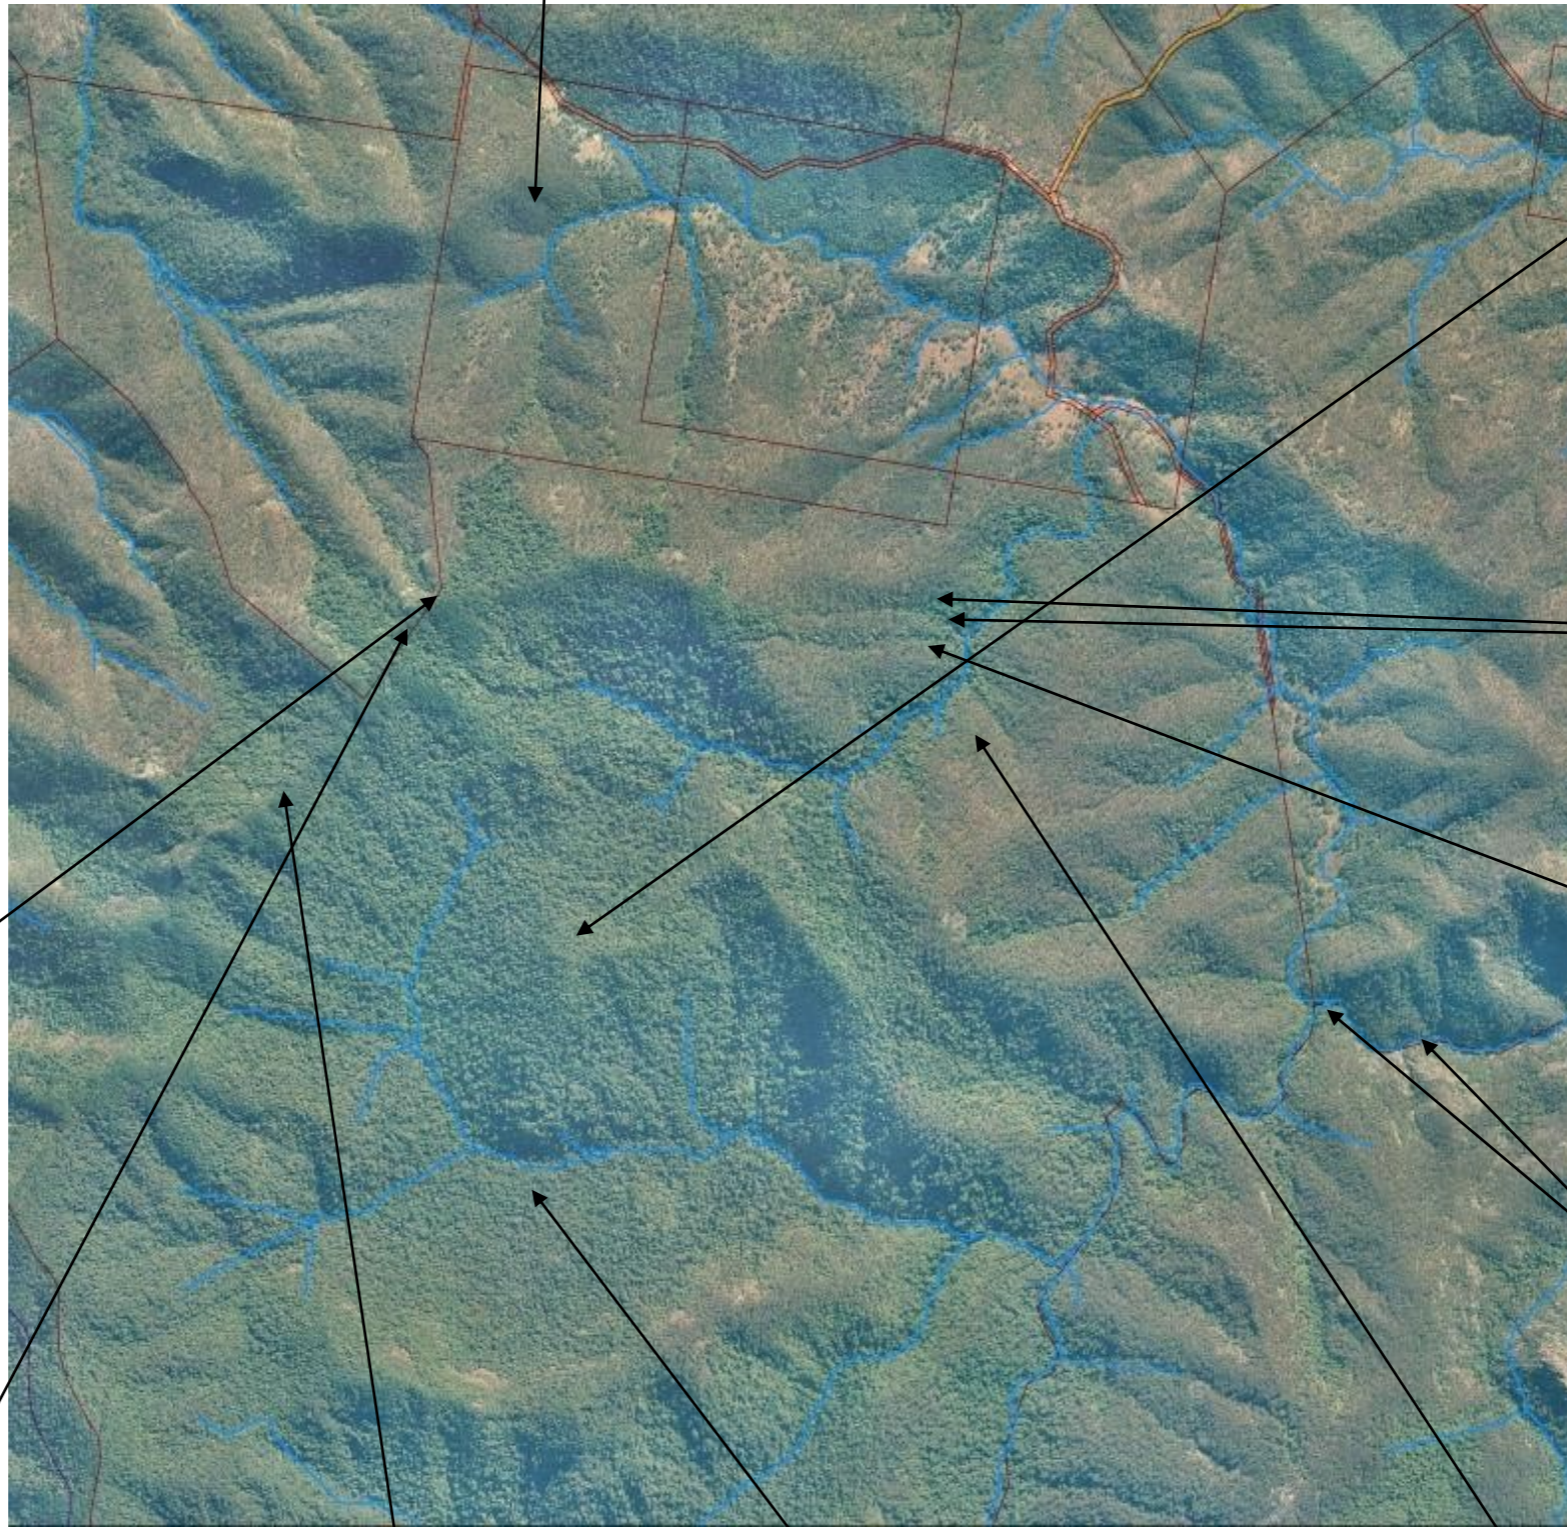

Montserrat Cabin looking towards Mt Barney

How showers and flushing toilets

Before

Internal view of Cabin

Ballow Cabin overlooking wildlife dam

Mt Barney Retreat : Walks, Tracks and Campsites

Montserrat Cabin

The Retreat and surrounding Mount Barney National Park

Aerial View of Mt Barney NP

Focal Peak: Rainforest

Upper portals Mt Barney NP

Gondwana rainforest vegetation
Mowburra Peak

View from Mowburra Peak towards Mt Barney