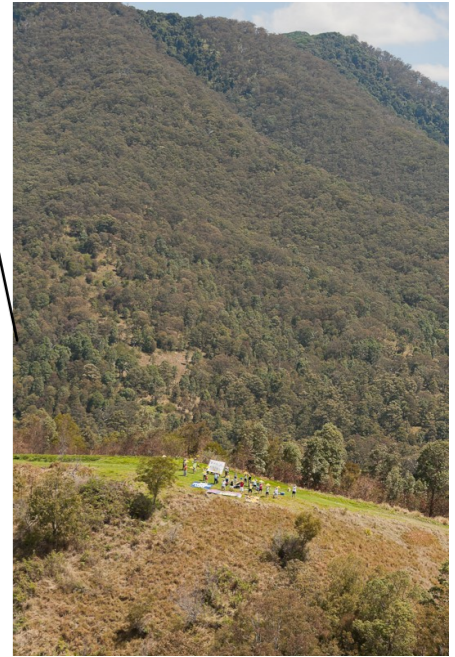

Montserrat Cabin looking towards Mt Barney

How showers and flushing toilets

Before

Internal view of Cabin

Ballow Cabin overlooking wildlife dam

Mt Barney Retreat : Walks, Tracks and Campsites

Montserrat Cabin

The Retreat and surrounding Mount Barney National Park

Aerial View of Mt Barney NP

Focal Peak: Rainforest

Upper portals Mt Barney NP

Gondwana rainforest vegetation
Mowburra Peak

View from Mowburra Peak towards Mt Barney