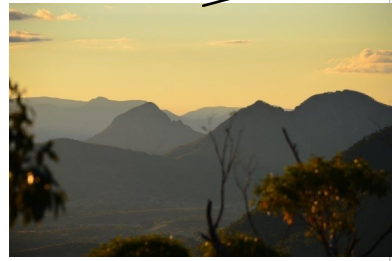

Overview of Mt Barney Retreat and the surrounding Mt Barney National Park

View of the main camping ground

Retreat from Mt Barney National Park

Bush hall, kitchen and camp fire

Internal view of the Bush Hall

Montserrat Cabin looking towards Mt Barney

How showers and flushing toilets

Before

Internal view of Cabin

Ballow Cabin overlooking wildlife dam

Mt Barney Retreat : Walks, Tracks and Campsites

Montserrat Cabin

The Retreat and surrounding Mount Barney National Park

Aerial View of Mt Barney NP

Focal Peak: Rainforest

Upper portals Mt Barney NP

Gondwana rainforest vegetation
Mowburra Peak

View from Mowburra Peak towards Mt Barney