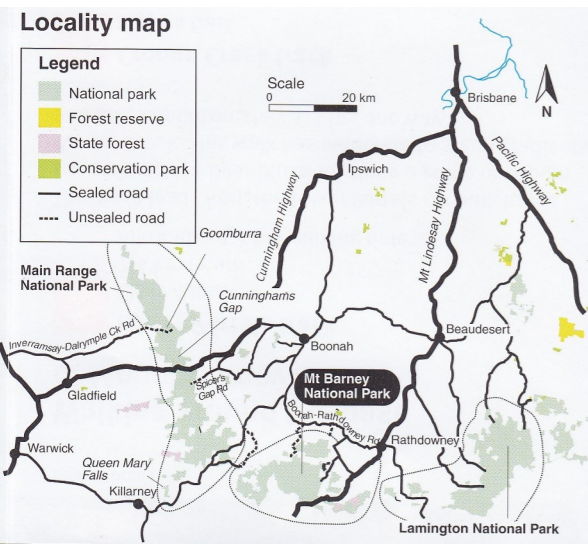

Montserrat Cabin looking towards Mt Barney

How showers and flushing toilets

Before

Internal view of Cabin

Ballow Cabin overlooking wildlife dam

Mt Barney Retreat : Walks, Tracks and Campsites

Montserrat Cabin

The Retreat and surrounding Mount Barney National Park

Aerial View of Mt Barney NP

Focal Peak: Rainforest

Upper portals Mt Barney NP

Gondwana rainforest vegetation
Mowburra Peak

View from Mowburra Peak towards Mt Barney