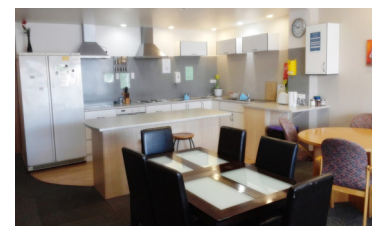

We offer modern, safe, clean and friendly accommodation to our guests.

- Maximum 6 beds per dorm room
- All Linen, towel and soap are provided for all private rooms
- Private rooms have flat panel TV & mini refrigerator
- Enjoy downtown shopping, dining and fun

Your satisfaction is our goal, Arrive as guests, Leave as friends!

- Our backpackers central team is always ready to provide personalized service should you need anything at all