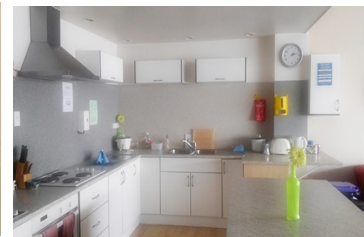

email: info@backpackerscentral.co.nz

www.backpackerscentral.co.nz

52 Dorm beds
18 Single rooms
9 Double rooms
3 Twin beds
1 Triple bed
1 Family (4 beds) rooms

Convenient, central location! We are located to most amenities within 5~7 mins.

- Dorm room : $30/person ($27 for BBH members)
- Single bed room with Shared facility: $52 / with Ensuite: $62
- Double bed room with Shared facility: $82 / with Ensuite: $92
- Twin beds room with Shared facility: $85 / with Ensuite: $95
- Triple beds room with Shared facility: $110
- Family room (4 beds) with Ensuite: $120

Weekly rate available for long term, check our website.
(All rates subject to change based upon seasonal demand & holidays)

We offer modern, safe, clean and friendly accommodation to our guests.

- Maximum 6 beds per dorm room
- All Linen, towel and soap are provided for all private rooms
- Private rooms have flat panel TV & mini refrigerator
- Enjoy downtown shopping, dining and fun

Your satisfaction is our goal, Arrive as guests, Leave as friends!

- Our backpackers central team is always ready to provide personalized service should you need anything at all